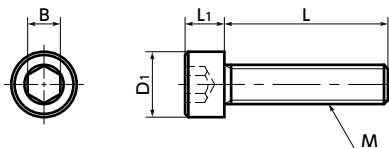

SNSN Socket Head Cap Screws - Nickel

[WEB Selection Tool](#)
[WEB CAD Download](#)
[Cleanroom wash & packaging](#)
[Heat-resistance](#)
[Chemical-proof](#)

● Mechanical property

	Nickel (NW2201)	SUS304
Tensile Strength (N/mm ²)	343 - 411	520 or Higher
0.2% Proof Stress (N/mm ²)	68 - 166	205 or Higher
Elongation (%)	40 - 60	40 or Higher
Hardness (HB)	75 - 100	187 or Less

● Values in chart are for reference only. They are not guaranteed values.

● Physical property

	Nickel (NW2201)	SUS304
Specific Gravity	8.89	7.93
Longitudinal Elastic Modulus (GPa)	206	193
Specific Heat (J/kg · K)	456	500
Electric Resistance (μΩ · m)	0.085	0.7
Thermal Conductivity (W / (m · K))	79.5	17
Linear Expansion Coefficient (K ⁻¹)	13.4 × 10 ⁻⁶	17.3 × 10 ⁻⁶