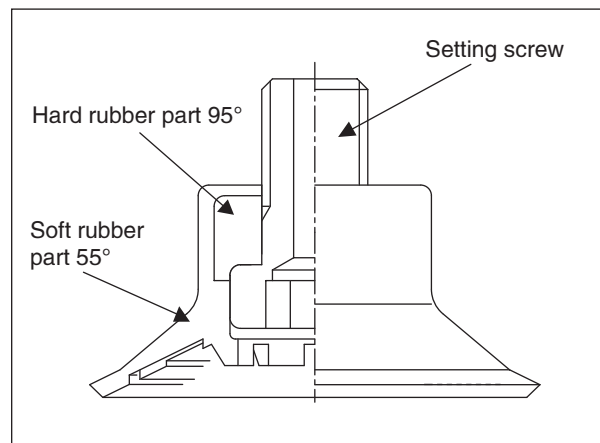

Ecology Pads PK series

Pad		Bellow pad	PKBG
		Standard pad	PKMG

Features

- **Easy recycling**

Metal parts and rubber are completely separated

- **Anti-slip groove suction surface**

Prevent slip of the workpiece when there is liquid or oil on its surface during handling process.

- **2 Hardness rubber type**

Upper part of the pad is harder than suction surface